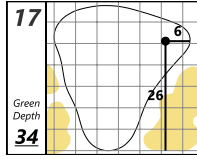

Friday, September 22, 2023 7:05 PM