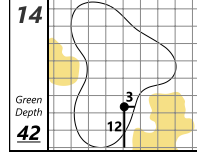

Nationwide Children's Hospital Championship

Ohio State University Golf Club - Scarlet Course

Wednesday, September 20, 2023 1:46 PM

Nationwide Children's Hospital Championship

Ohio State University Golf Club - Scarlet Course

Ohio State University Golf Club - Scarlet Course

Saturday, September 23, 2023 10:58 AM

Each side of a complete square on the green represents 5 YARDS

Each side of a complete square on the green represents 5 YARDS