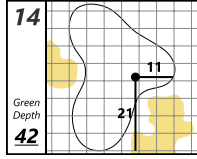

Friday, September 22, 2023 7:05 PM