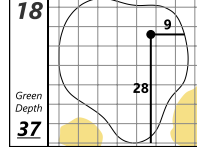

Thursday, September 21, 2023 9:48 AM