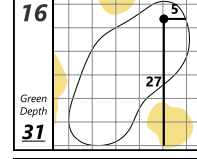

Thursday, September 21, 2023 9:48 AM

Nationwide Children's Hospital Championship

Ohio State University Golf Club - Scarlet Course

Friday, September 22, 2023 7:05 PM

Nationwide Children's Hospital Championship

Ohio State University Golf Club - Scarlet Course

Saturday, September 23, 2023 10:58 AM

Each side of a complete square on the green represents 5 YARDS

Each side of a complete square on the green represents 5 YARDS