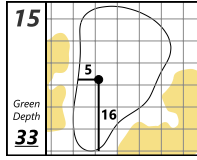

Friday, September 22, 2023 7:05 PM