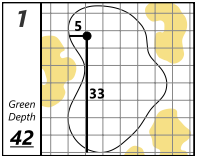

Nationwide Children's Hospital Championship

Ohio State University Golf Club - Scarlet Course

Wednesday, September 20, 2023 1:46 PM

Nationwide Children's Hospital Championship

Ohio State University Golf Club - Scarlet Course

Thursday, September 21, 2023 9:48 AM

Nationwide Children's Hospital Championship

Ohio State University Golf Club - Scarlet Course

Friday, September 22, 2023 7:05 PM

Nationwide Children's Hospital Championship

Ohio State University Golf Club - Scarlet Course

Saturday, September 23, 2023 10:58 AM

Each side of a complete square on the green represents 5 YARDS

Each side of a complete square on the green represents 5 YARDS