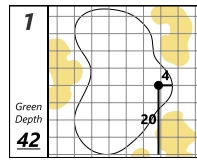

Nationwide Children's Hospital Championship