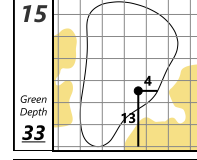

Thursday, September 21, 2023 9:48 AM

Nationwide Children's Hospital Championship

Ohio State University Golf Club - Scarlet Course

Friday, September 22, 2023 7:05 PM

Nationwide Children's Hospital Championship

Ohio State University Golf Club - Scarlet Course

Saturday, September 23, 2023 10:58 AM

Each side of a complete square on the green represents 5 YARDS

Each side of a complete square on the green represents 5 YARDS