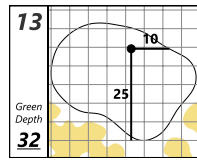

Thursday, September 21, 2023 9:48 AM