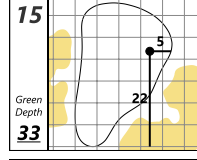

Nationwide Children's Hospital Championship

Ohio State University Golf Club - Scarlet Course

Wednesday, September 20, 2023 1:46 PM

Nationwide Children's Hospital Championship

Ohio State University Golf Club - Scarlet Course

Ohio State University Golf Club - Scarlet Course

Saturday, September 23, 2023 10:58 AM

Each side of a complete square on the green represents 5 YARDS

Each side of a complete square on the green represents 5 YARDS