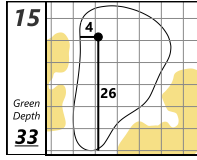

Nationwide Children's Hospital Championship

Ohio State University Golf Club - Scarlet Course

Wednesday, September 20, 2023 1:46 PM

Nationwide Children's Hospital Championship

Ohio State University Golf Club - Scarlet Course

Ohio State University Golf Club - Scarlet Course

Saturday, September 23, 2023 10:58 AM

Each side of a complete square on the green represents 5 YARDS

Each side of a complete square on the green represents 5 YARDS