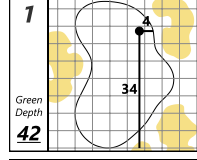

Thursday, September 21, 2023 9:48 AM

Nationwide Children's Hospital Championship

Ohio State University Golf Club - Scarlet Course

Friday, September 22, 2023 7:05 PM

Nationwide Children's Hospital Championship

Ohio State University Golf Club - Scarlet Course

Saturday, September 23, 2023 10:58 AM

Each side of a complete square on the green represents 5 YARDS

Each side of a complete square on the green represents 5 YARDS