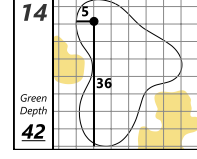

Thursday, September 21, 2023 9:48 AM

Nationwide Children's Hospital Championship

Ohio State University Golf Club - Scarlet Course

Friday, September 22, 2023 7:05 PM

Nationwide Children's Hospital Championship

Ohio State University Golf Club - Scarlet Course

Saturday, September 23, 2023 10:58 AM

Each side of a complete square on the green represents 5 YARDS

Each side of a complete square on the green represents 5 YARDS