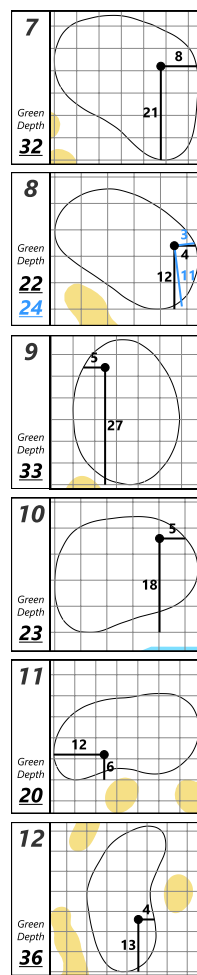

Tulum Championship at PGA Riviera Maya

PGA Riviera Maya

Wednesday, April 30, 2025 9:30 AM

Tulum Championship at PGA Riviera Maya

PGA Riviera Maya

Thursday, May 1, 2025 9:13 AM

Tulum Championship at PGA Riviera Maya

PGA Riviera Maya

Friday, May 2, 2025 8:50 AM

Tulum Championship at PGA Riviera Maya

PGA Riviera Maya

Saturday, May 3, 2025 11:40 AM

Each side of a complete square on the green represents 5 YARDS

Each side of a complete square on the green represents 5 YARDS