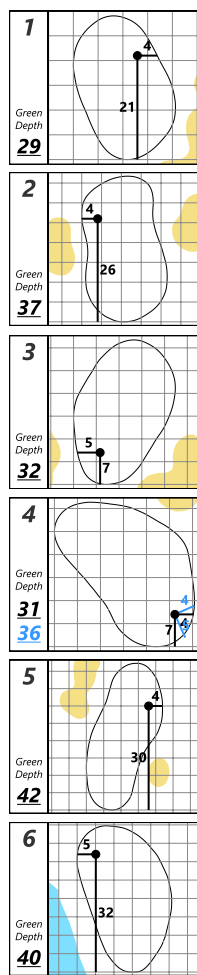

Tulum Championship at PGA Riviera Maya