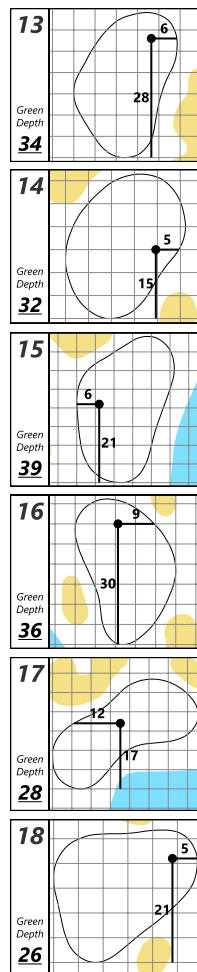

PGA Riviera Maya

Friday, May 2, 2025 8:50 AM

Tulum Championship at PGA Riviera Maya

PGA Riviera Maya

Saturday, May 3, 2025 11:40 AM

Each side of a complete square on the green represents 5 YARDS

Each side of a complete square on the green represents 5 YARDS