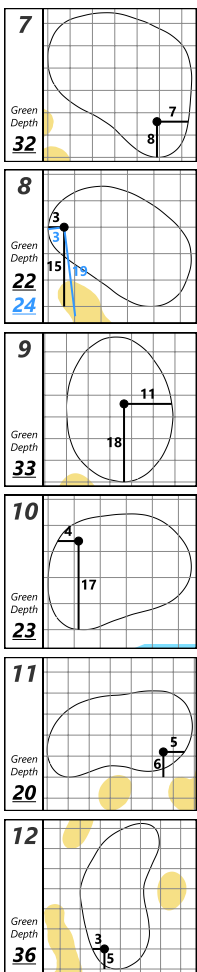

Tulum Championship at PGA Riviera Maya

PGA Riviera Maya

Wednesday, April 30, 2025 9:30 AM

Tulum Championship at PGA Riviera Maya

PGA Riviera Maya

Thursday, May 1, 2025 9:13 AM

Tulum Championship at PGA Riviera Maya

PGA Riviera Maya

Friday, May 2, 2025 8:50 AM

Tulum Championship at PGA Riviera Maya

PGA Riviera Maya

Saturday, May 3, 2025 11:40 AM

Each side of a complete square on the green represents 5 YARDS

Each side of a complete square on the green represents 5 YARDS