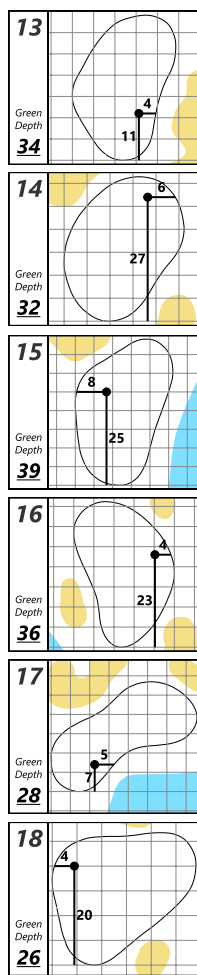

Tulum Championship at PGA Riviera Maya

PGA Riviera Maya

Wednesday, April 30, 2025 9:30 AM

Tulum Championship at PGA Riviera Maya

PGA Riviera Maya

Thursday, May 1, 2025 9:13 AM

Tulum Championship at PGA Riviera Maya

PGA Riviera Maya

Friday, May 2, 2025 8:50 AM

Tulum Championship at PGA Riviera Maya

PGA Riviera Maya

Saturday, May 3, 2025 11:40 AM

Each side of a complete square on the green represents 5 YARDS

Each side of a complete square on the green represents 5 YARDS