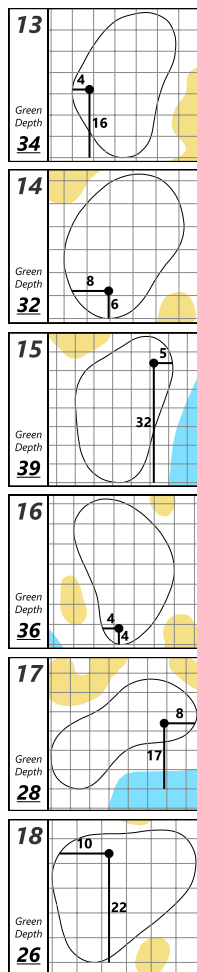

Tulum Championship at PGA Riviera Maya

PGA Riviera Maya

Wednesday, April 30, 2025 9:30 AM

Tulum Championship at PGA Riviera Maya

PGA Riviera Maya

Thursday, May 1, 2025 9:13 AM

Tulum Championship at PGA Riviera Maya

PGA Riviera Maya

Friday, May 2, 2025 8:50 AM

Tulum Championship at PGA Riviera Maya

PGA Riviera Maya

Saturday, May 3, 2025 11:40 AM

Each side of a complete square on the green represents 5 YARDS

Each side of a complete square on the green represents 5 YARDS