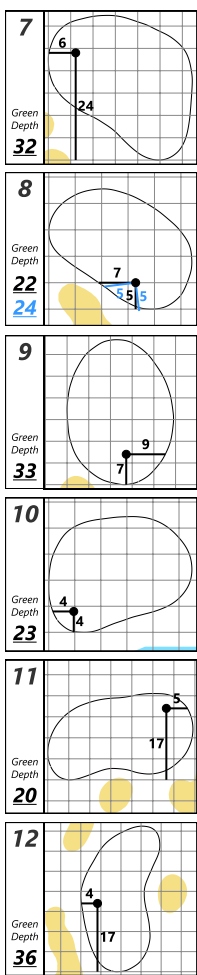

Tulum Championship at PGA Riviera Maya

PGA Riviera Maya

Wednesday, April 30, 2025 9:30 AM

Tulum Championship at PGA Riviera Maya

PGA Riviera Maya

Thursday, May 1, 2025 9:13 AM

Tulum Championship at PGA Riviera Maya

PGA Riviera Maya

Friday, May 2, 2025 8:50 AM

Tulum Championship at PGA Riviera Maya

PGA Riviera Maya

Saturday, May 3, 2025 11:40 AM

Each side of a complete square on the green represents 5 YARDS

Each side of a complete square on the green represents 5 YARDS