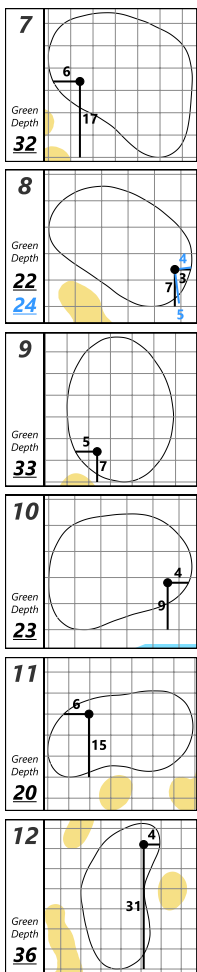

Tulum Championship at PGA Riviera Maya

PGA Riviera Maya

Wednesday, April 30, 2025 9:30 AM

Tulum Championship at PGA Riviera Maya

PGA Riviera Maya

Thursday, May 1, 2025 9:13 AM

Tulum Championship at PGA Riviera Maya

PGA Riviera Maya

Friday, May 2, 2025 8:50 AM

Tulum Championship at PGA Riviera Maya

PGA Riviera Maya

Saturday, May 3, 2025 11:40 AM

Each side of a complete square on the green represents 5 YARDS

Each side of a complete square on the green represents 5 YARDS