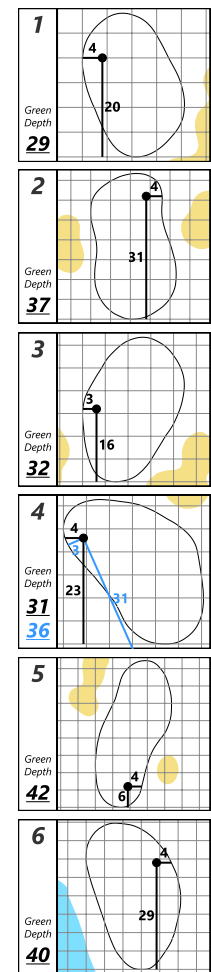

Tulum Championship at PGA Riviera Maya