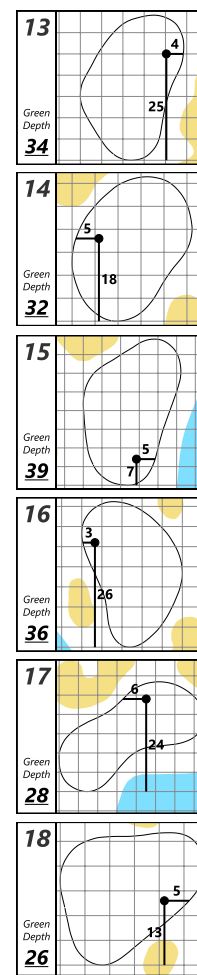

Tulum Championship at PGA Riviera Maya

PGA Riviera Maya

Wednesday, April 30, 2025 9:30 AM

Tulum Championship at PGA Riviera Maya

PGA Riviera Maya

Thursday, May 1, 2025 9:13 AM

Tulum Championship at PGA Riviera Maya

PGA Riviera Maya

Friday, May 2, 2025 8:50 AM

Tulum Championship at PGA Riviera Maya

PGA Riviera Maya

Saturday, May 3, 2025 11:40 AM

Each side of a complete square on the green represents 5 YARDS

Each side of a complete square on the green represents 5 YARDS