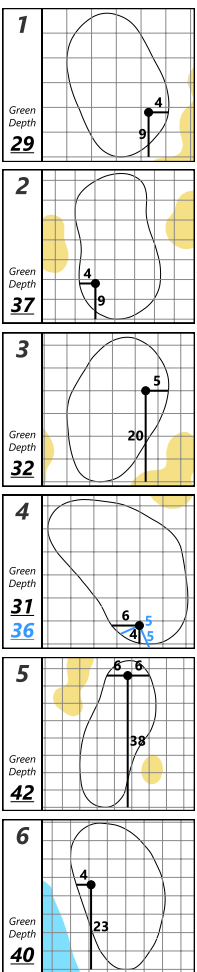

PGA Riviera Maya

Friday, May 2, 2025 8:50 AM

Tulum Championship at PGA Riviera Maya

PGA Riviera Maya

Saturday, May 3, 2025 11:40 AM

Each side of a complete square on the green represents 5 YARDS

Each side of a complete square on the green represents 5 YARDS