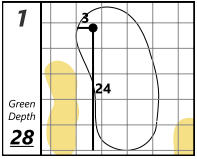

Astara Chile Classic

Prince of Wales Country Club

Astara Chile Classic

Astara Chile Classic

Prince of Wales Country Club

Each side of a complete square on the green represents 5 YARDS

Wednesday, March 29, 2023 3:05 PM

Each side of a complete square on the green represents 5 YARDS

Thursday, March 30, 2023 10:43 AM

Astara Chile Classic

Prince of Wales Country Club

Astara Chile Classic

Astara Chile Classic

Prince of Wales Country Club

Each side of a complete square on the green represents 5 YARDS

Friday, March 31, 2023 10:38 AM

Each side of a complete square on the green represents 5 YARDS

Saturday, April 1, 2023 10:51 AM