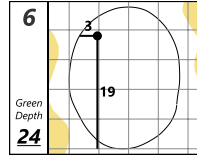

Astara Chile Classic

Prince of Wales Country Club

Astara Chile Classic

Astara Chile Classic

Prince of Wales Country Club

Each side of a complete square on the green represents 5 YARDS

Wednesday, March 29, 2023 3:05 PM

Each side of a complete square on the green represents 5 YARDS

Thursday, March 30, 2023 10:43 AM

Astara Chile Classic

Prince of Wales Country Club

Astara Chile Classic

Astara Chile Classic

Prince of Wales Country Club

Each side of a complete square on the green represents 5 YARDS

Friday, March 31, 2023 10:38 AM

Each side of a complete square on the green represents 5 YARDS

Saturday, April 1, 2023 10:51 AM