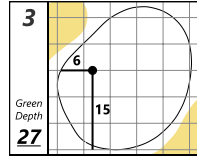

Astara Chile Classic

Prince of Wales Country Club

Astara Chile Classic

Astara Chile Classic

Prince of Wales Country Club

Each side of a complete square on the green represents 5 YARDS

Wednesday, March 29, 2023 3:05 PM

Each side of a complete square on the green represents 5 YARDS

Thursday, March 30, 2023 10:43 AM

Astara Chile Classic

Prince of Wales Country Club

Astara Chile Classic

Astara Chile Classic

Prince of Wales Country Club

Each side of a complete square on the green represents 5 YARDS

Friday, March 31, 2023 10:38 AM

Each side of a complete square on the green represents 5 YARDS

Saturday, April 1, 2023 10:51 AM