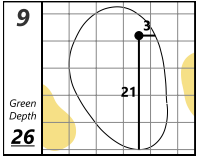

Astara Chile Classic

Prince of Wales Country Club

Astara Chile Classic

Astara Chile Classic

Prince of Wales Country Club

Each side of a complete square on the green represents 5 YARDS

Wednesday, March 29, 2023 3:05 PM

Each side of a complete square on the green represents 5 YARDS

Thursday, March 30, 2023 10:43 AM

Astara Chile Classic

Prince of Wales Country Club

Astara Chile Classic

Astara Chile Classic

Prince of Wales Country Club

Each side of a complete square on the green represents 5 YARDS

Friday, March 31, 2023 10:38 AM

Each side of a complete square on the green represents 5 YARDS

Saturday, April 1, 2023 10:51 AM