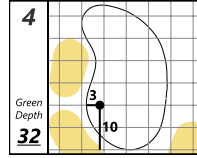

Astara Chile Classic

Prince of Wales Country Club

Astara Chile Classic

Astara Chile Classic

Prince of Wales Country Club

Each side of a complete square on the green represents 5 YARDS

Wednesday, March 29, 2023 3:05 PM

Each side of a complete square on the green represents 5 YARDS

Thursday, March 30, 2023 10:43 AM

Astara Chile Classic

Prince of Wales Country Club

Astara Chile Classic

Astara Chile Classic

Prince of Wales Country Club

Each side of a complete square on the green represents 5 YARDS

Friday, March 31, 2023 10:38 AM

Each side of a complete square on the green represents 5 YARDS

Saturday, April 1, 2023 10:51 AM