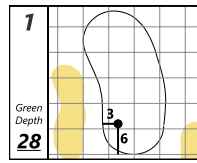

Astara Chile Classic

Prince of Wales Country Club

Astara Chile Classic

Astara Chile Classic

Prince of Wales Country Club

Each side of a complete square on the green represents 5 YARDS

Wednesday, March 29, 2023 3:05 PM

Each side of a complete square on the green represents 5 YARDS

Thursday, March 30, 2023 10:43 AM

Astara Chile Classic

Prince of Wales Country Club

Astara Chile Classic

Astara Chile Classic

Prince of Wales Country Club

Each side of a complete square on the green represents 5 YARDS

Friday, March 31, 2023 10:38 AM

Each side of a complete square on the green represents 5 YARDS

Saturday, April 1, 2023 10:51 AM