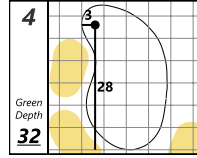

Astara Chile Classic

Prince of Wales Country Club

Astara Chile Classic

Astara Chile Classic

Prince of Wales Country Club

Each side of a complete square on the green represents 5 YARDS

Wednesday, March 29, 2023 3:05 PM

Each side of a complete square on the green represents 5 YARDS

Thursday, March 30, 2023 10:43 AM

Astara Chile Classic

Prince of Wales Country Club

Astara Chile Classic

Astara Chile Classic

Prince of Wales Country Club

Each side of a complete square on the green represents 5 YARDS

Friday, March 31, 2023 10:38 AM

Each side of a complete square on the green represents 5 YARDS

Saturday, April 1, 2023 10:51 AM