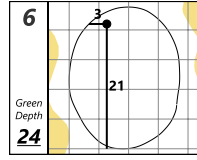

Astara Chile Classic

Prince of Wales Country Club

Astara Chile Classic

Astara Chile Classic

Prince of Wales Country Club

Each side of a complete square on the green represents 5 YARDS

Wednesday, March 29, 2023 3:05 PM

Each side of a complete square on the green represents 5 YARDS

Thursday, March 30, 2023 10:43 AM

Astara Chile Classic

Prince of Wales Country Club

Astara Chile Classic

Astara Chile Classic

Prince of Wales Country Club

Each side of a complete square on the green represents 5 YARDS

Friday, March 31, 2023 10:38 AM

Each side of a complete square on the green represents 5 YARDS

Saturday, April 1, 2023 10:51 AM