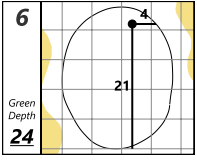

Astara Chile Classic

Prince of Wales Country Club

Astara Chile Classic

Astara Chile Classic

Prince of Wales Country Club

Each side of a complete square on the green represents 5 YARDS

Wednesday, March 29, 2023 3:05 PM

Each side of a complete square on the green represents 5 YARDS

Thursday, March 30, 2023 10:43 AM

Astara Chile Classic

Prince of Wales Country Club

Astara Chile Classic

Astara Chile Classic

Prince of Wales Country Club

Each side of a complete square on the green represents 5 YARDS

Friday, March 31, 2023 10:38 AM

Each side of a complete square on the green represents 5 YARDS

Saturday, April 1, 2023 10:51 AM