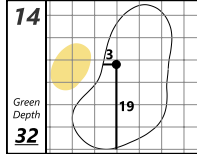

Astara Chile Classic

Prince of Wales Country Club

Astara Chile Classic

Astara Chile Classic

Prince of Wales Country Club

Each side of a complete square on the green represents 5 YARDS

Wednesday, March 29, 2023 3:05 PM

Each side of a complete square on the green represents 5 YARDS

Thursday, March 30, 2023 10:43 AM

Astara Chile Classic

Prince of Wales Country Club

Astara Chile Classic

Astara Chile Classic

Prince of Wales Country Club

Each side of a complete square on the green represents 5 YARDS

Friday, March 31, 2023 10:38 AM

Each side of a complete square on the green represents 5 YARDS

Saturday, April 1, 2023 10:51 AM