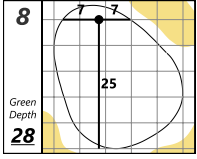

Astara Chile Classic

Prince of Wales Country Club

Astara Chile Classic

Astara Chile Classic

Prince of Wales Country Club

Each side of a complete square on the green represents 5 YARDS

Wednesday, March 29, 2023 3:05 PM

Each side of a complete square on the green represents 5 YARDS

Thursday, March 30, 2023 10:43 AM

Astara Chile Classic

Prince of Wales Country Club

Astara Chile Classic

Astara Chile Classic

Prince of Wales Country Club

Each side of a complete square on the green represents 5 YARDS

Friday, March 31, 2023 10:38 AM

Each side of a complete square on the green represents 5 YARDS

Saturday, April 1, 2023 10:51 AM