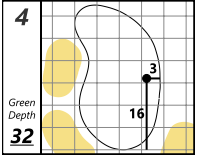

Astara Chile Classic

Prince of Wales Country Club

Astara Chile Classic

Astara Chile Classic

Prince of Wales Country Club

Each side of a complete square on the green represents 5 YARDS

Wednesday, March 29, 2023 3:05 PM

Each side of a complete square on the green represents 5 YARDS

Thursday, March 30, 2023 10:43 AM

Astara Chile Classic

Prince of Wales Country Club

Astara Chile Classic

Astara Chile Classic

Prince of Wales Country Club

Each side of a complete square on the green represents 5 YARDS

Friday, March 31, 2023 10:38 AM

Each side of a complete square on the green represents 5 YARDS

Saturday, April 1, 2023 10:51 AM