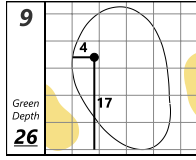

Astara Chile Classic

Prince of Wales Country Club

Astara Chile Classic

Astara Chile Classic

Prince of Wales Country Club

Each side of a complete square on the green represents 5 YARDS

Wednesday, March 29, 2023 3:05 PM

Each side of a complete square on the green represents 5 YARDS

Thursday, March 30, 2023 10:43 AM

Astara Chile Classic

Prince of Wales Country Club

Astara Chile Classic

Astara Chile Classic

Prince of Wales Country Club

Each side of a complete square on the green represents 5 YARDS

Friday, March 31, 2023 10:38 AM

Each side of a complete square on the green represents 5 YARDS

Saturday, April 1, 2023 10:51 AM