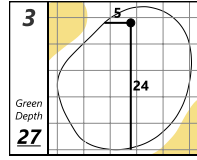

Astara Chile Classic

Prince of Wales Country Club

Astara Chile Classic

Astara Chile Classic

Prince of Wales Country Club

Each side of a complete square on the green represents 5 YARDS

Wednesday, March 29, 2023 3:05 PM

Each side of a complete square on the green represents 5 YARDS

Thursday, March 30, 2023 10:43 AM

Astara Chile Classic

Prince of Wales Country Club

Astara Chile Classic

Astara Chile Classic

Prince of Wales Country Club

Each side of a complete square on the green represents 5 YARDS

Friday, March 31, 2023 10:38 AM

Each side of a complete square on the green represents 5 YARDS

Saturday, April 1, 2023 10:51 AM